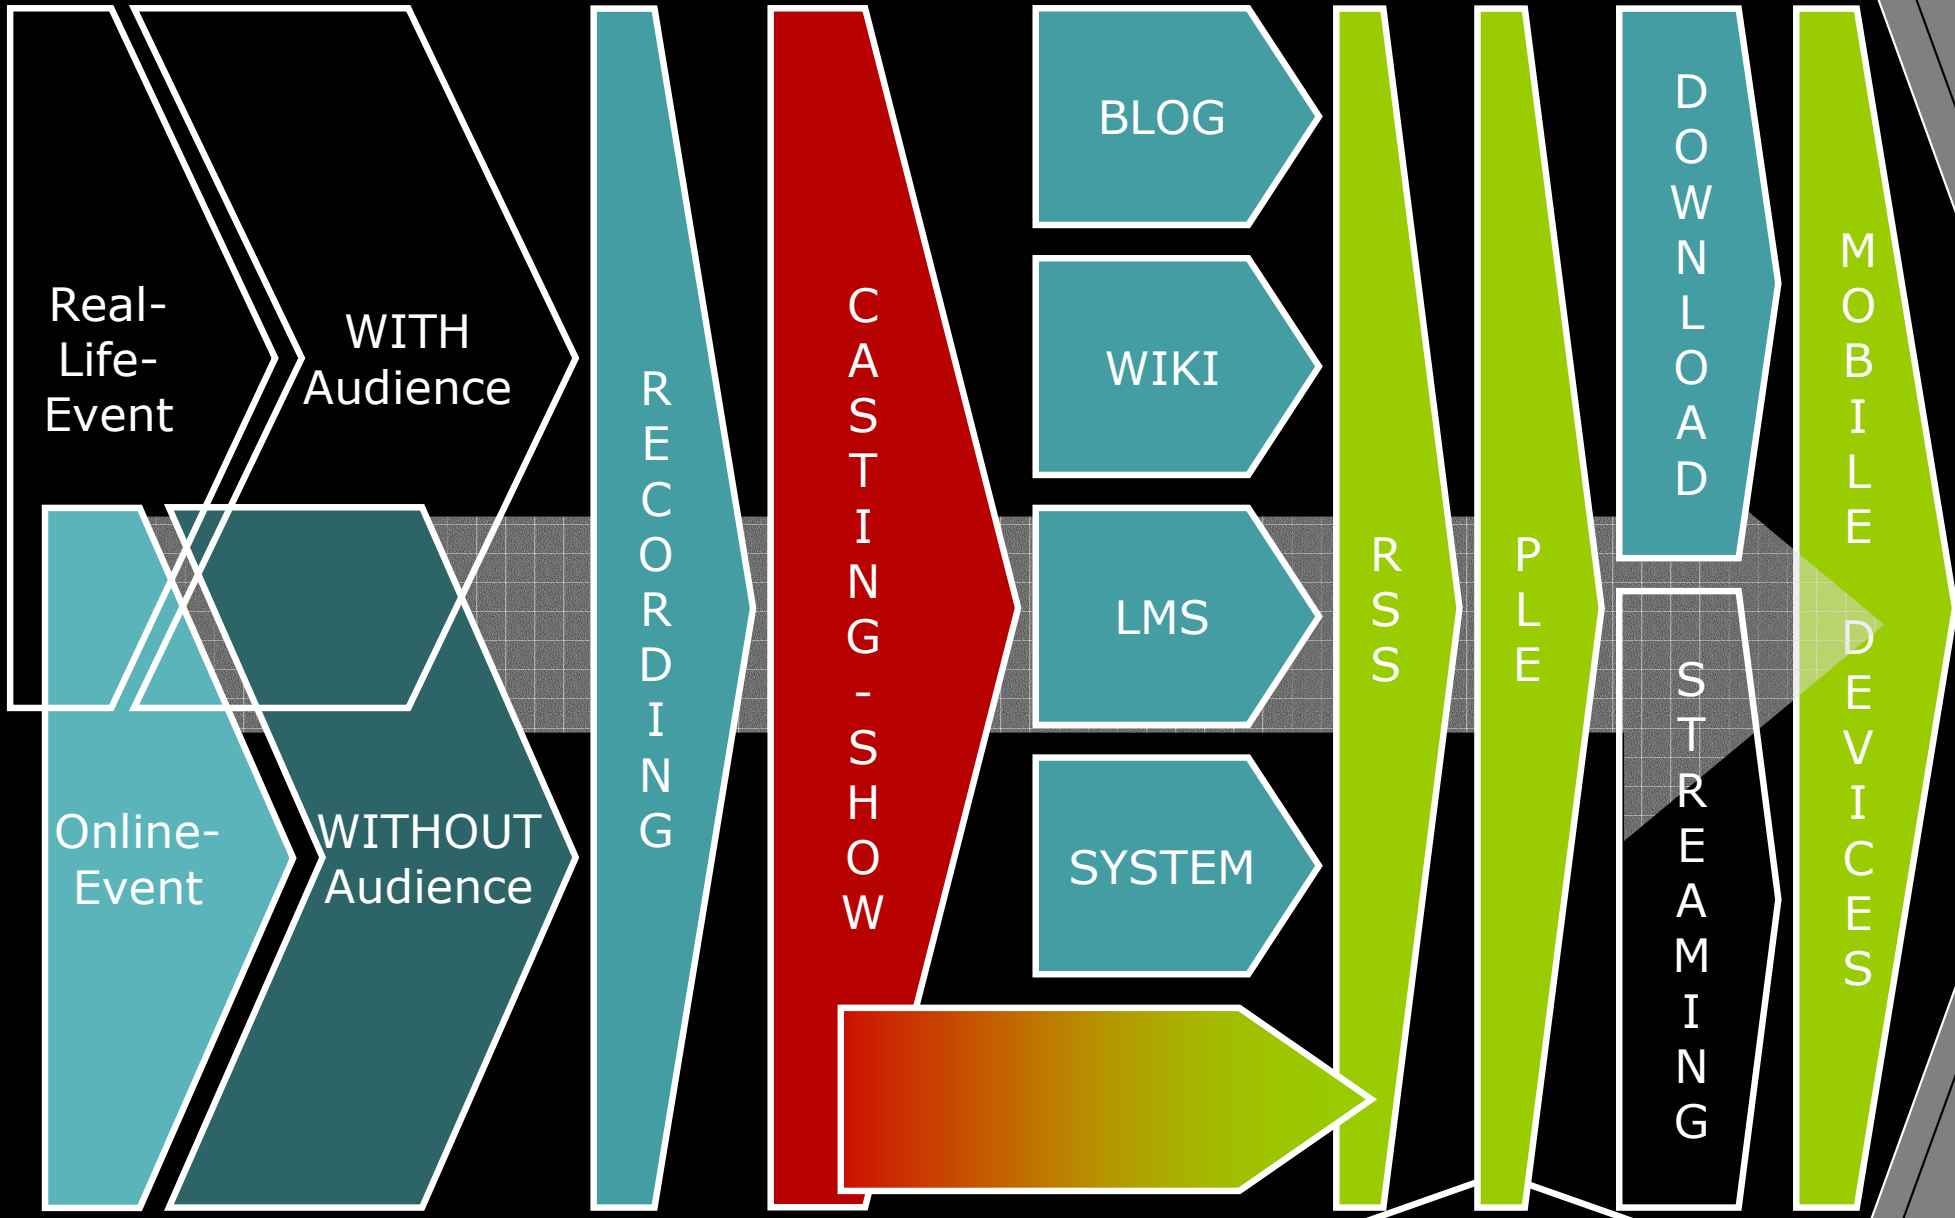

Content

Game based eVideo

KNOWLEDGE
MEDIA
DESIGN

Content

Game based eVideo

KNOWLEDGE
MEDIA
DESIGN

Game based eVideo

KNOWLEDGE
MEDIA
DESIGN

Real-Life-Event

WITH Audience

Online-Event

WITHOUT Audience

RECORDING

CASTING-SHOW

BLOG

WIKI